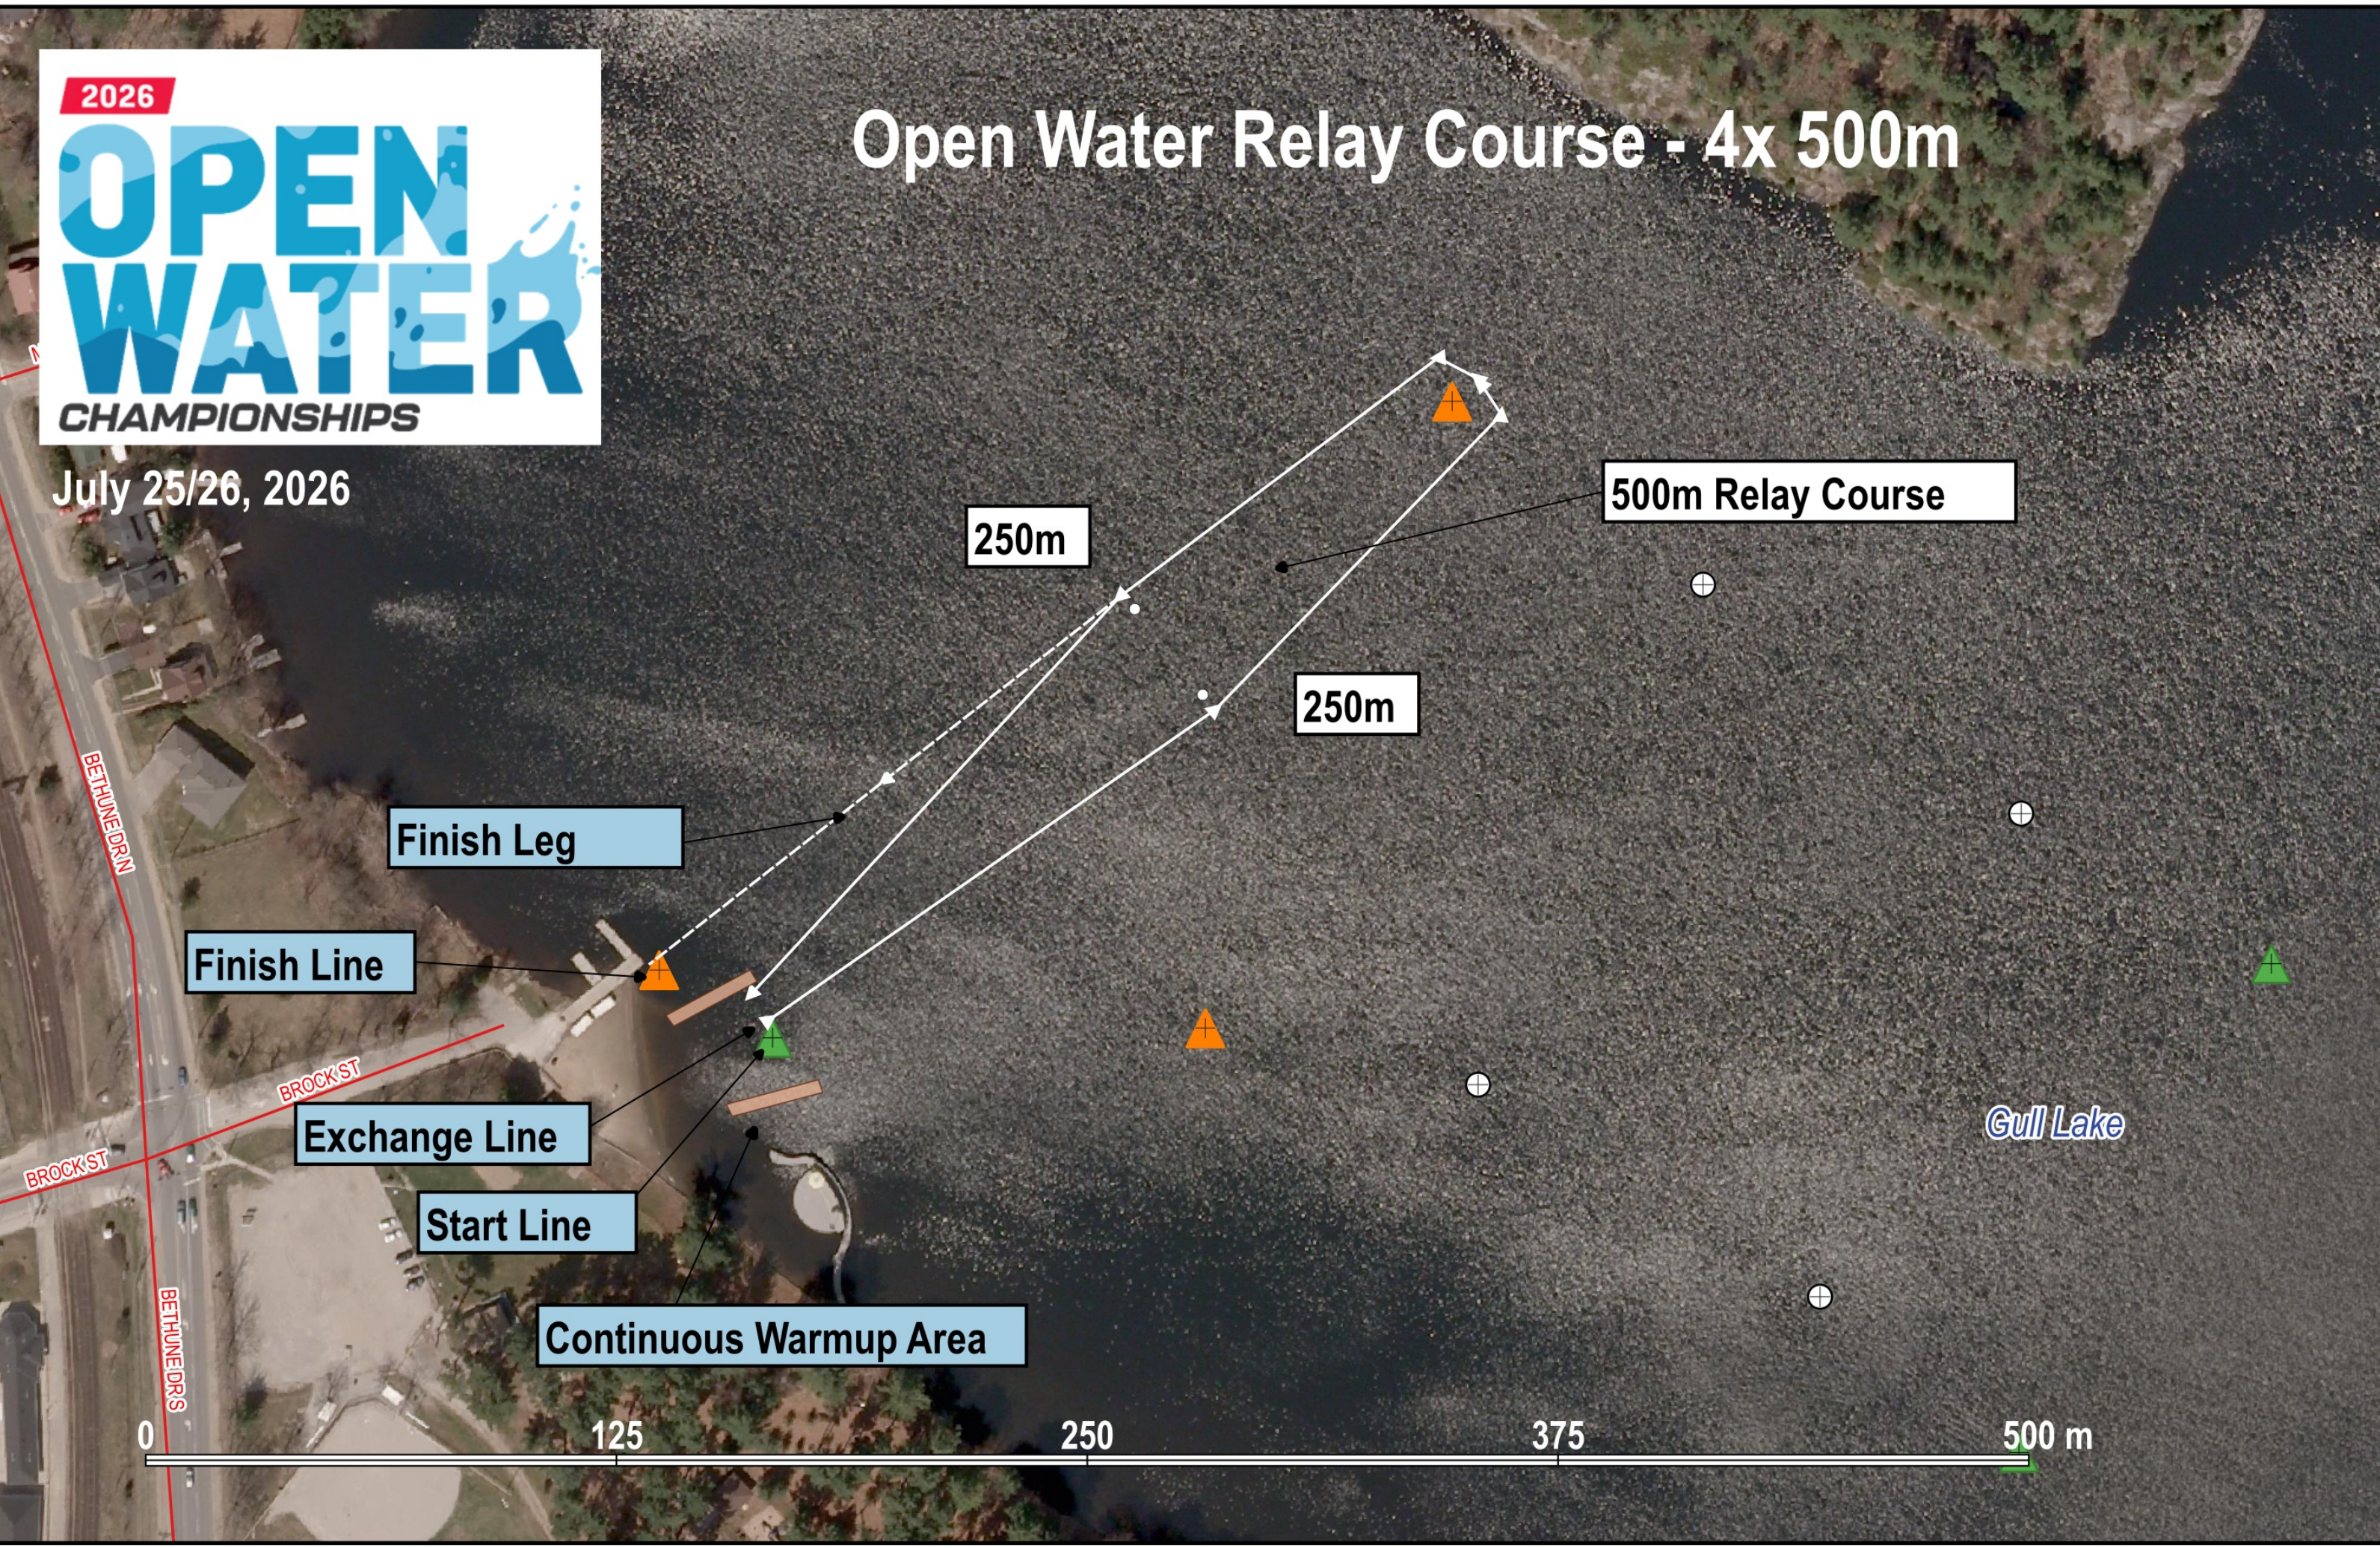

July 25/26, 2026

Open Water Relay Course - 4x 500m

500m Relay Course

250m

250m

Finish Leg

Finish Line

Exchange Line

Start Line

Continuous Warmup Area

Gull Lake

BETHUNE DR

BROCK ST

BETHUNE DR

0 125 250 375 500 m